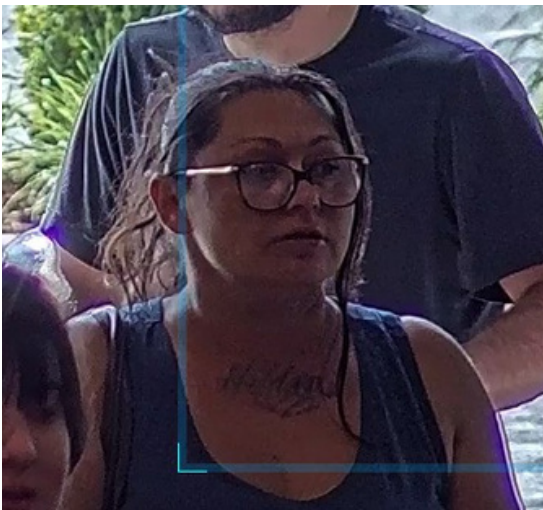

## ASSAULT & THEFT

Pierce County Sheriff's detectives need your help to identify the suspects responsible for an assault and theft.

On May 1, 2024, the pictured suspects shoplifted from Safeway, located at 11501 Canyon Rd E. Loss prevention employees contacted them outside of the store, recovered the merchandise concealed in reusable shopping bags, and requested they go back into the store to complete trespass paperwork. The male suspect pulled out a fixed-blade knife, walked toward a loss prevention employee, and said they were not going back into the store.

One of the suspects is described as a Hispanic male, 5'7" tall, with a heavy build and glasses.

The second suspect is described as a Hispanic female, 5'6" tall, with a heavy build and tattoos on her right arm.